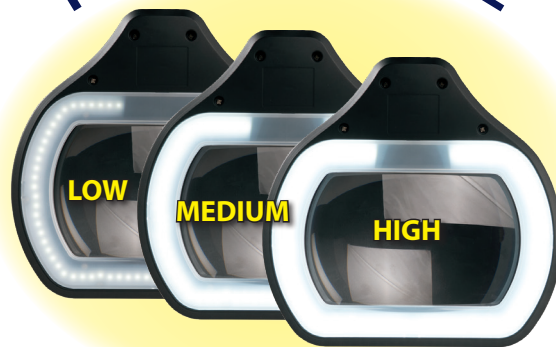

ALREC-45-W

**All Models Available
in Black or White!**

Accu-Lite™

See our complete product lineup at: Accu-Lite.com or call **413-289-1751**

Accu-Lite™, 4226 Church St., Thorndike, MA 01079