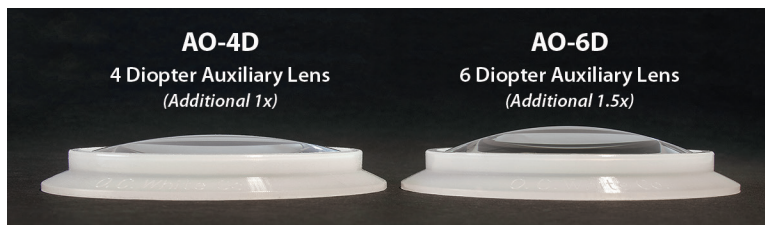

Two Optional Add-On Lenses Available

Go to Accu-Lite.com for more information.

Great Inspection Products For:

- **Electronic Production**
- **Industrial**
- **Medical & Dental**
- **Aerospace**
- **Clean Rooms**
- **Health & Beauty**
- ... and more!

PROP 65 WARNING FOR CALIFORNIA RESIDENTS

⚠ WARNING: Cancer and Reproductive Harm. - www.Prop65Warnings.ca.gov